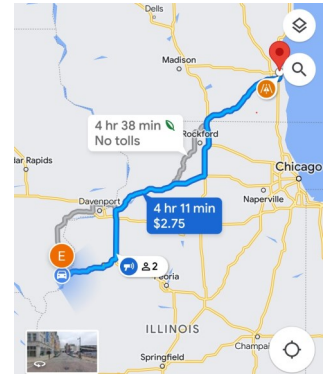

All Roads Lead To Milwaukee Dance

The 73rd National Square Dance Convention®

Trails Thru Dance

Saturday June 22, 2024

7:30—10:00

Phil Moorehouse
Sheridan Arkansas

Tom Manning
Burlington, Iowa

Larry Marchese
Denver, Colorado

I.O.O.F. Hall

OLD HIGHWAY U.S. 61

(Behind the Post Office)

Wever, Iowa

Motel & Camping information on Reverse Side

All Roads Lead to Milwaukee Thru Burlington, Iowa

A Perfect Stop from Anywhere
Burlington, Iowa

Only 4 Hours
From Milwaukee

Snake Alley

Catfish Bend Casino

Mississippi River
Lock & Dam

Places To Stay

Comfort™
INN & SUITES
by CHOICE HOTELS

1780 Stonegate Center Dr
Burlington, IA
319-753-1300

3001 Winegard Dr
Burlington, IA
319-237-7000

1605 N. Roosevelt Ave
Burlington, IA
319-752-0000

Fairfield™
BY MARRIOTT

1213 N Roosevelt Ave
Burlington, IA
319-754-0000

6169 Reve Court
Ft. Madison, IA
319-372-6800

5107 Ave. O
Ft. Madison, IA
319-250-1801